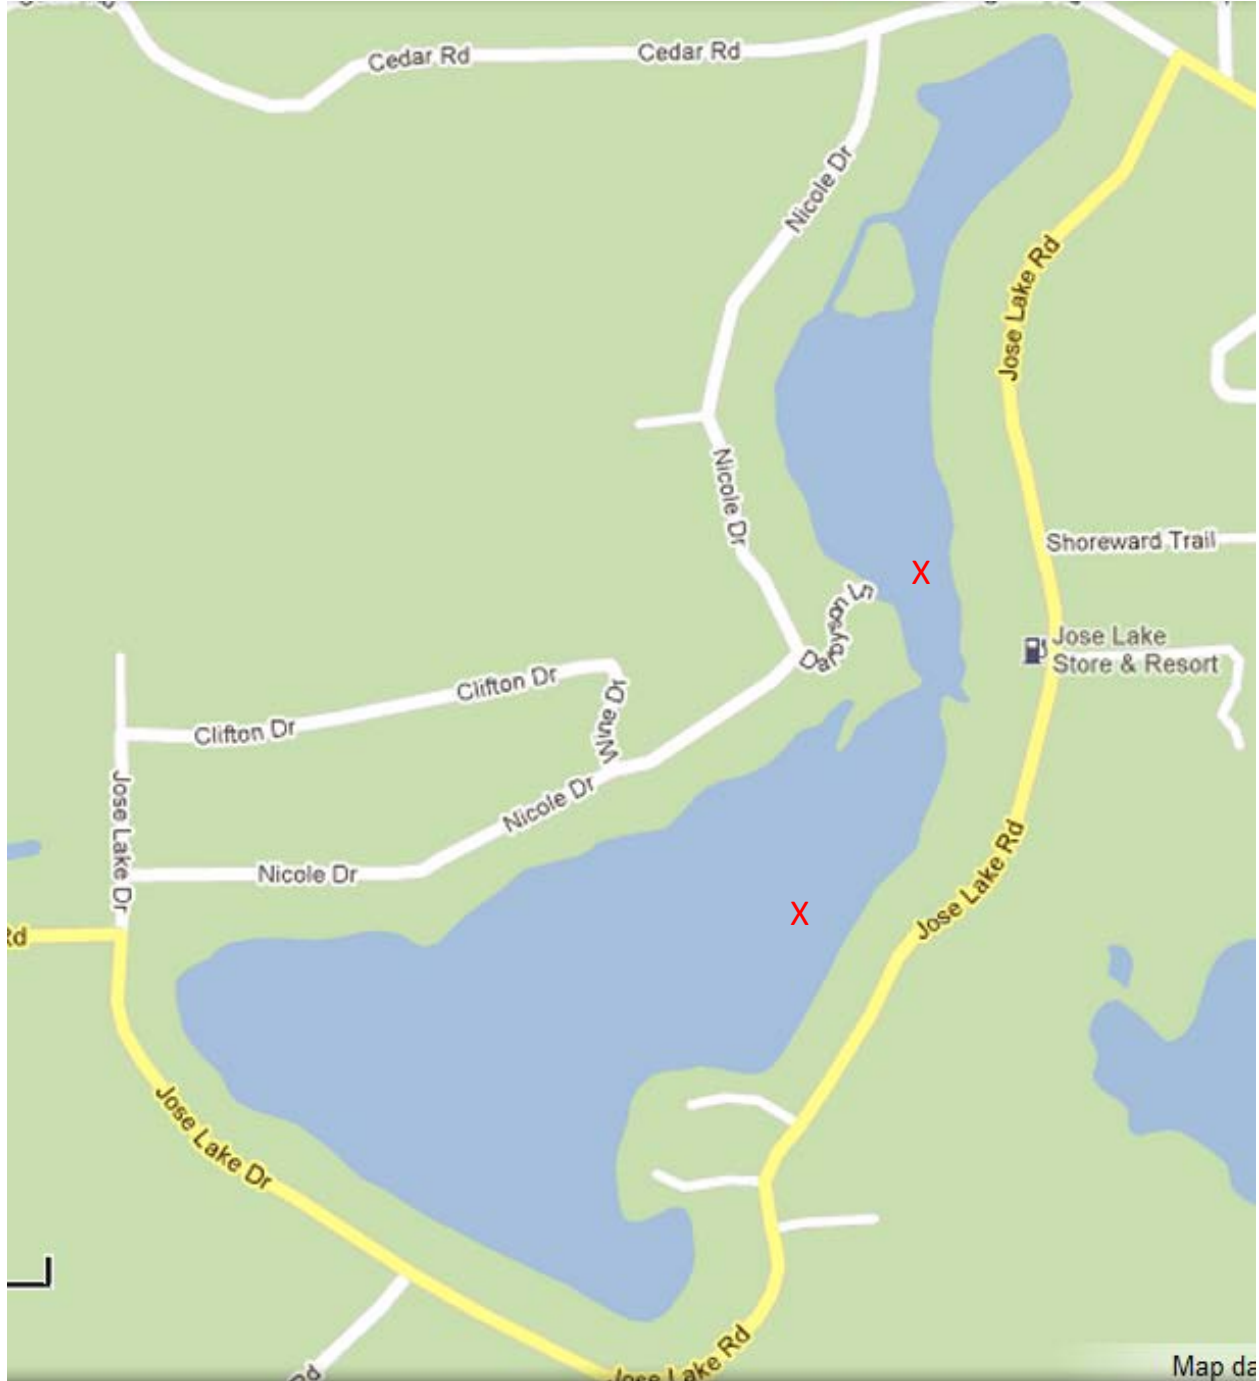

Location of Eurasian Watermilfoil in Jose Lake

X = the approximate location of where EWM has been found in Jose Lake

Last updated: 7/31/2012